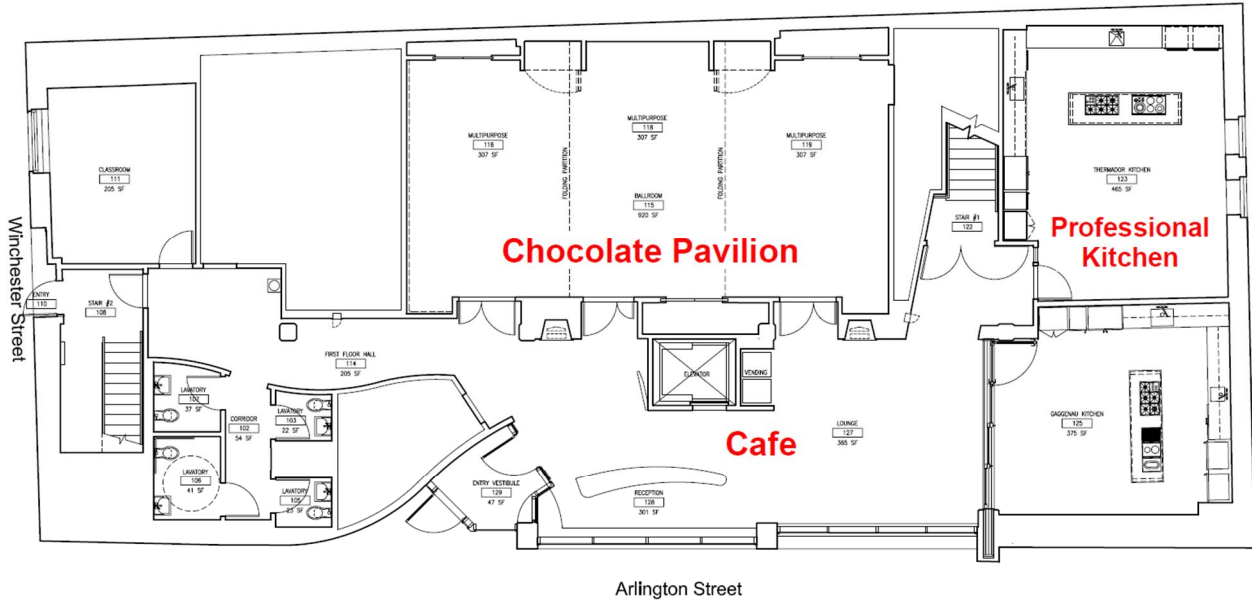

New England Chocolate Festival Venue Map

floor **1** **BCAE** FIRST FLOOR PLAN Boston Center for Adult Education
122 Arlington St., Boston MA 02116
p 617.267.4430 f 617.247.3606

floor **2** **BCAE** SECOND FLOOR PLAN Boston Center for Adult Education
122 Arlington St., Boston MA 02116
p 617.267.4430 f 617.247.3606