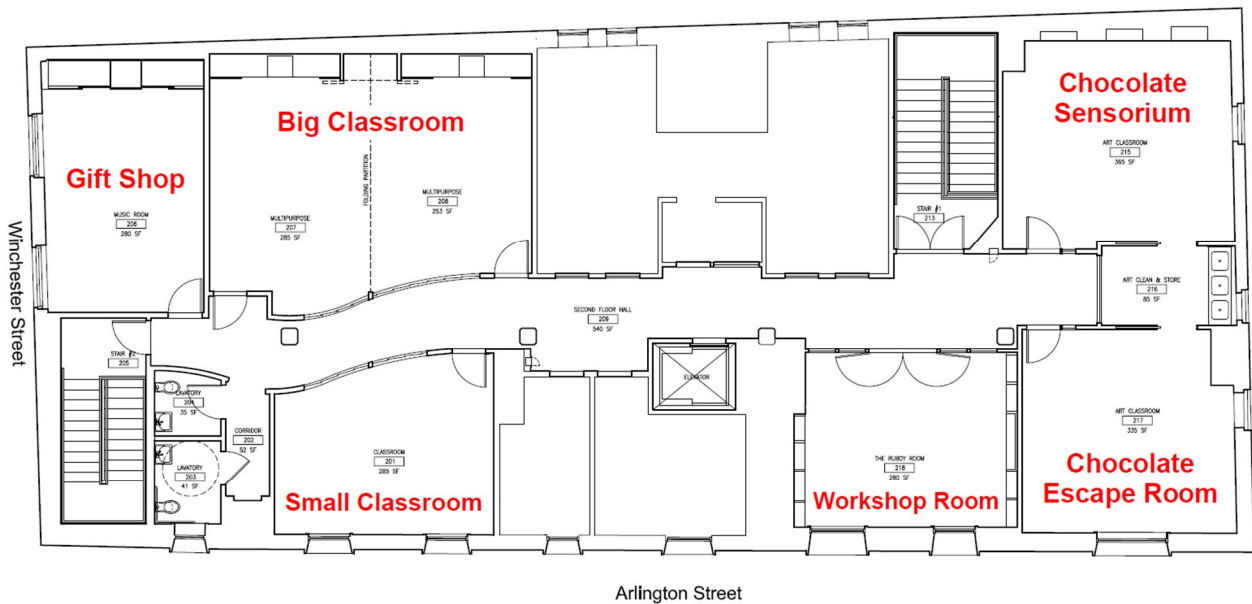

New England Chocolate Festival Venue Map

floor **1** **BCAE** FIRST FLOOR PLAN Boston Center for Adult Education
122 Arlington St., Boston MA 02116
p 617.267.4430 f 617.247.3606

floor **2** **BCAE** SECOND FLOOR PLAN Boston Center for Adult Education
122 Arlington St., Boston MA 02116
p 617.267.4430 f 617.247.3606